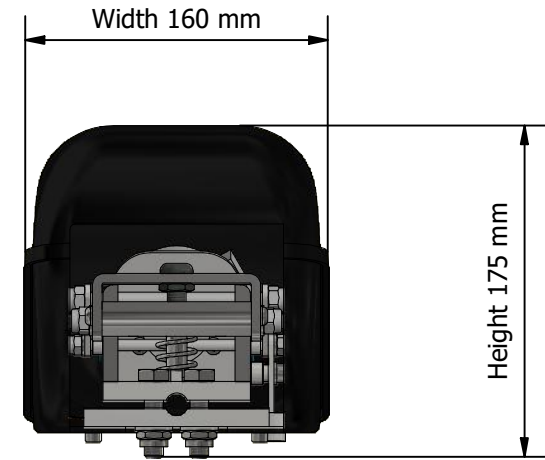

## Technical Data Sheet Start System

Launch: automatic with electromagnet - manual  
Pulley coupling: adjustable according to rope slope  
Start: single launch - simultaneous on more lines  
Cable diameter allowed: 10 mm - 25 mm  
Permitted use: any weather conditions  
Type of flight allowed: single - tandem - horizontal

Height: 175 mm  
Length: 475 mm  
Width: 160 mm  
Weight: 5,5 kg  
Materials: Stainless steel - Polymer