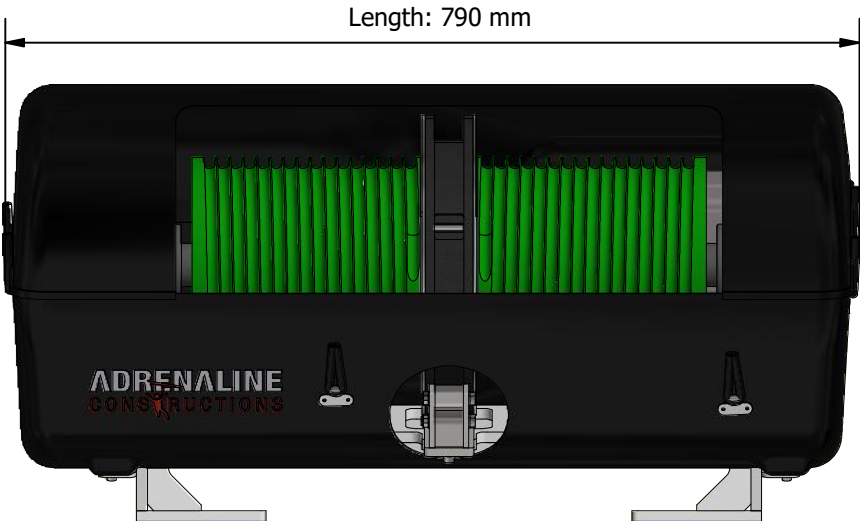

Technical Data Sheet DBS

Height: 400 mm

Length: 790 mm

Width: 505 mm

Weight: 55 kg

Arrival speed allowed: max 40 km/h

Materials: Stainless steel - Steel - Polymer

Pulley coupling: automatic