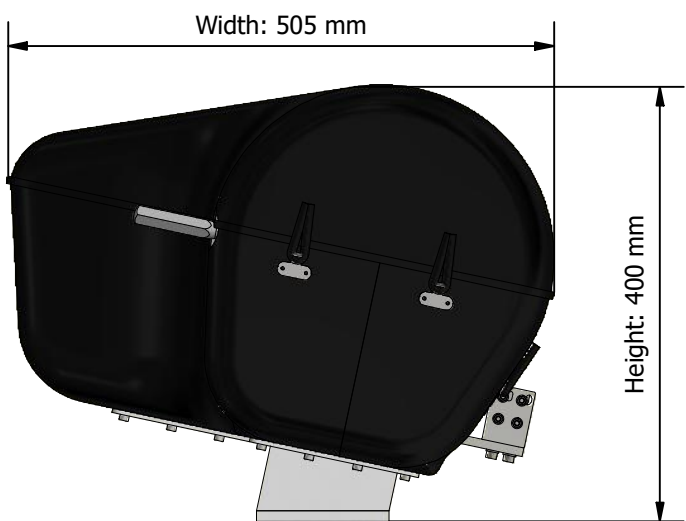

Technical Data Sheet DBS

Height: 400 mm

Length: 790 mm

Width: 505 mm

Weight: 55 kg

Arrival speed allowed: max 40 km/h

Materials: Stainless steel - Steel - Polymer

Pulley coupling: automatic